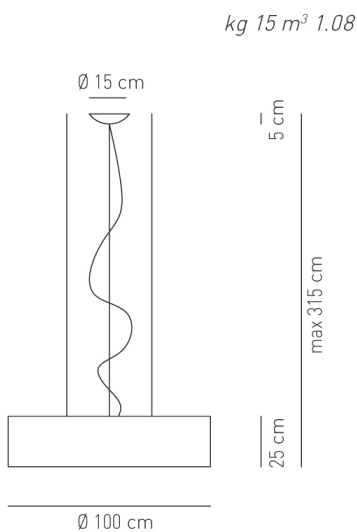

Typology: SUSPENDED

Ratings

- Built in **LED** module
- CCT 3000 K
- Downlight and uplight
- Surface installation over holes
- Supply voltage ~220-240V
- Switch mode: on-off
- Dimmable DALI LED driver
- Steel frame

Product code composition

SKIN / con illuminazione verso alto e basso / with upward and downward lighting / DRIVER INCLUDED

Type	Article	Colours (lampshade)	Colours (radial diffuser)	Source
SP	SKI 100 LED	BC white	BC white	LED 98W - diffused beam 3000K*, 4000K
		BA ivory white	BW warm white	
		MA brown		
		NE matt black		

CE IP20 CRI90 **LED** ~10719 lm* 109 lm/W* 110-240VAC

example composition code SP SKI100LED BC BW

Available colors

BC White BA Ivory white MA Brown NE Matt black

SPSKI100LED_ _ _ _ _ CUSTOMER _____ NOTES _____